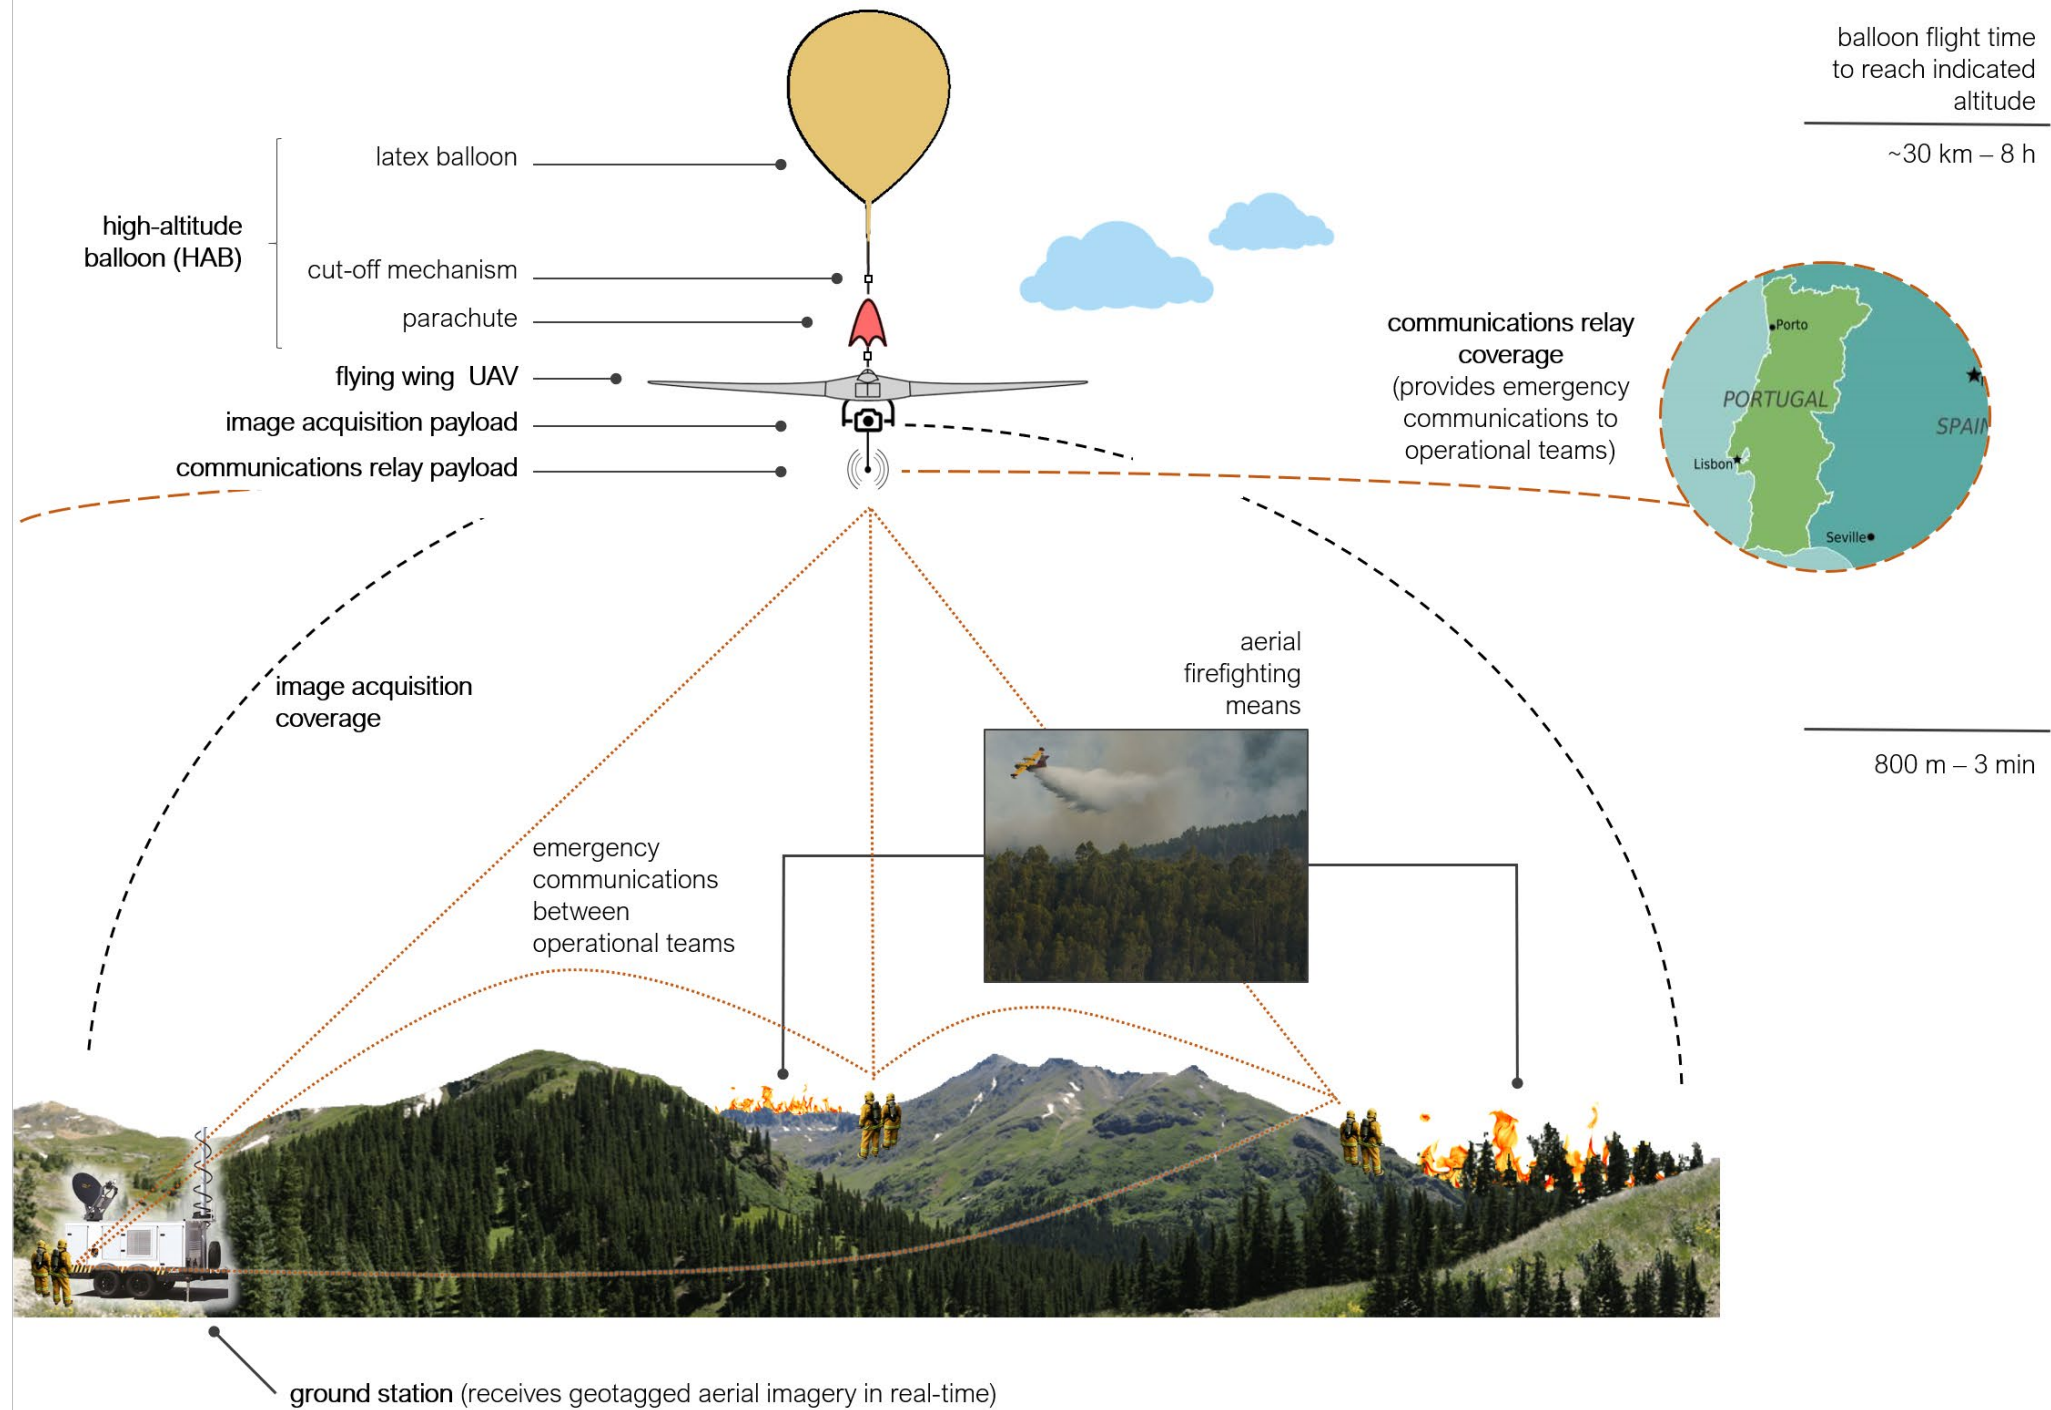

# Eye in the Sky

Castanheira de Pera

Pombal

Chão de Couce

Pedrógão Grande

Sertã

Proença-a-Nova Google Earth

21.4 km

© 2018 Google  
Data SIO, NOAA, U.S. Navy, NGA, GEBCO  
Image Landsat / Copernicus

Leiria

Credit: European Union. Contains modified Copernicus Sentinel data of 15 May 2019, processed with EO browser

HAB imagery on 15 May 2019

# Eye in the Sky concept overview